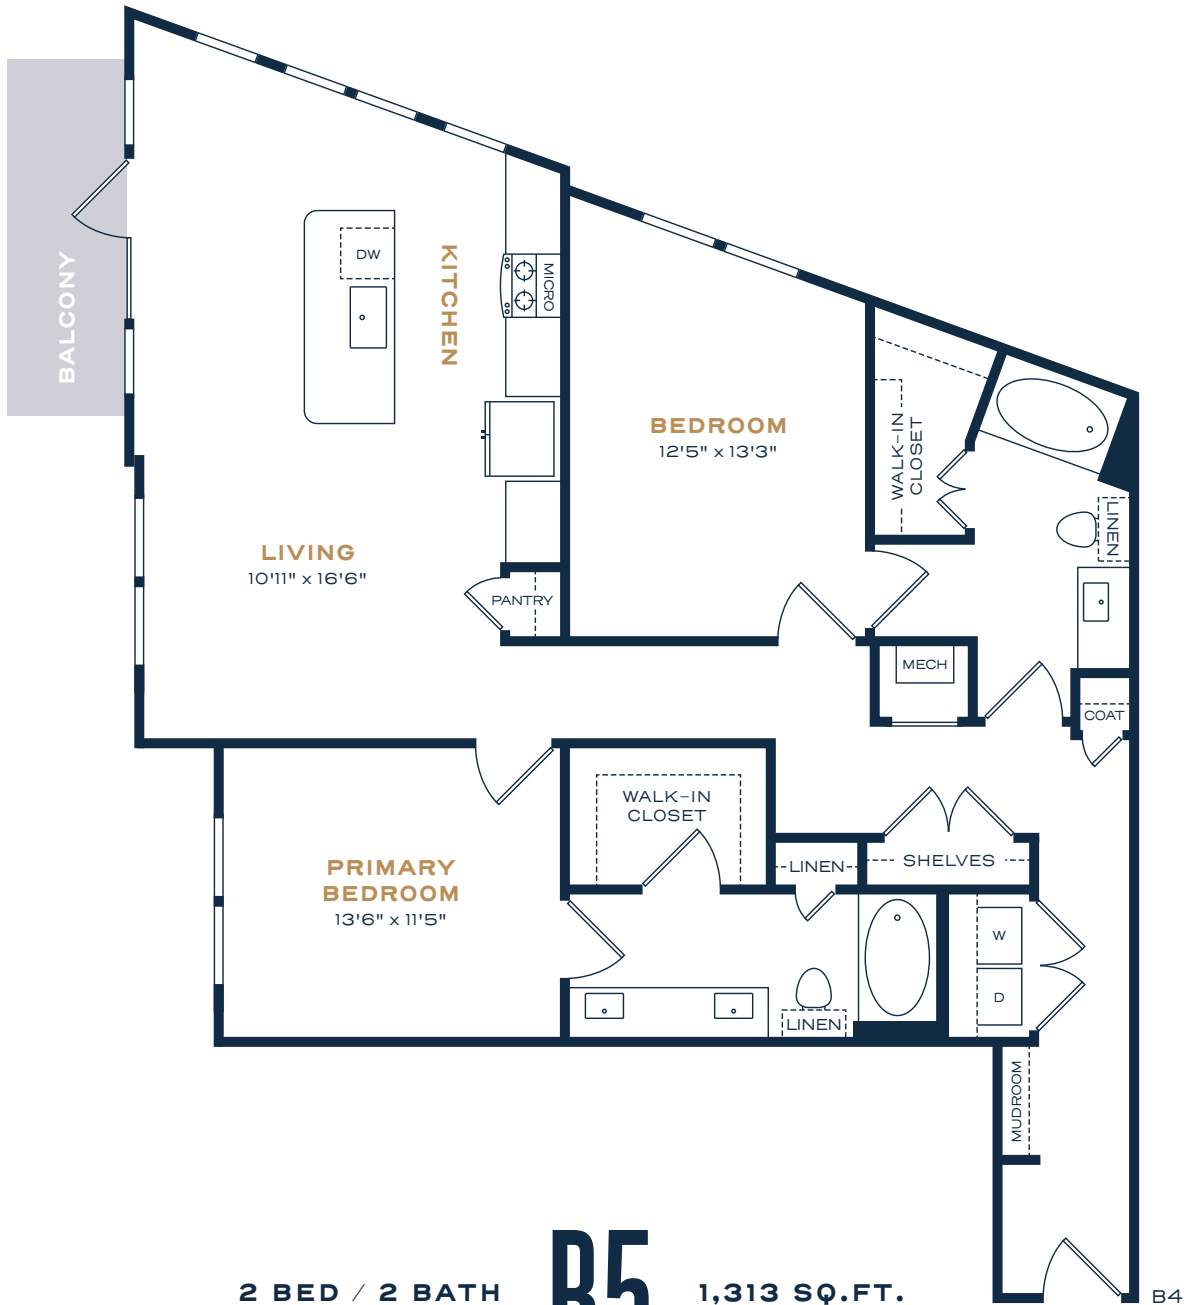

ALEXAN  
JUNCTION  
HEIGHTS

3003 Summer Street | Houston, TX 77007 | 832.240.1101 | ALEXANJUNCTIONHEIGHTS.COM

2 BED / 2 BATH

**B5**

1,313 SQ.FT.

TCR  
TRIMBLE CROW  
RESIDENTIAL

ALEXAN

NOT ALL HOMES HAVE A BALCONY OR PATIO AND SIZES MAY VARY. Interior layout may vary by home. Interior layout varies to accommodate accessible features. Floor plan is an artist's rendering and may not be to scale. Square footage is approximate and may vary by unit. Availability and pricing subject to change. See an office representative for details.