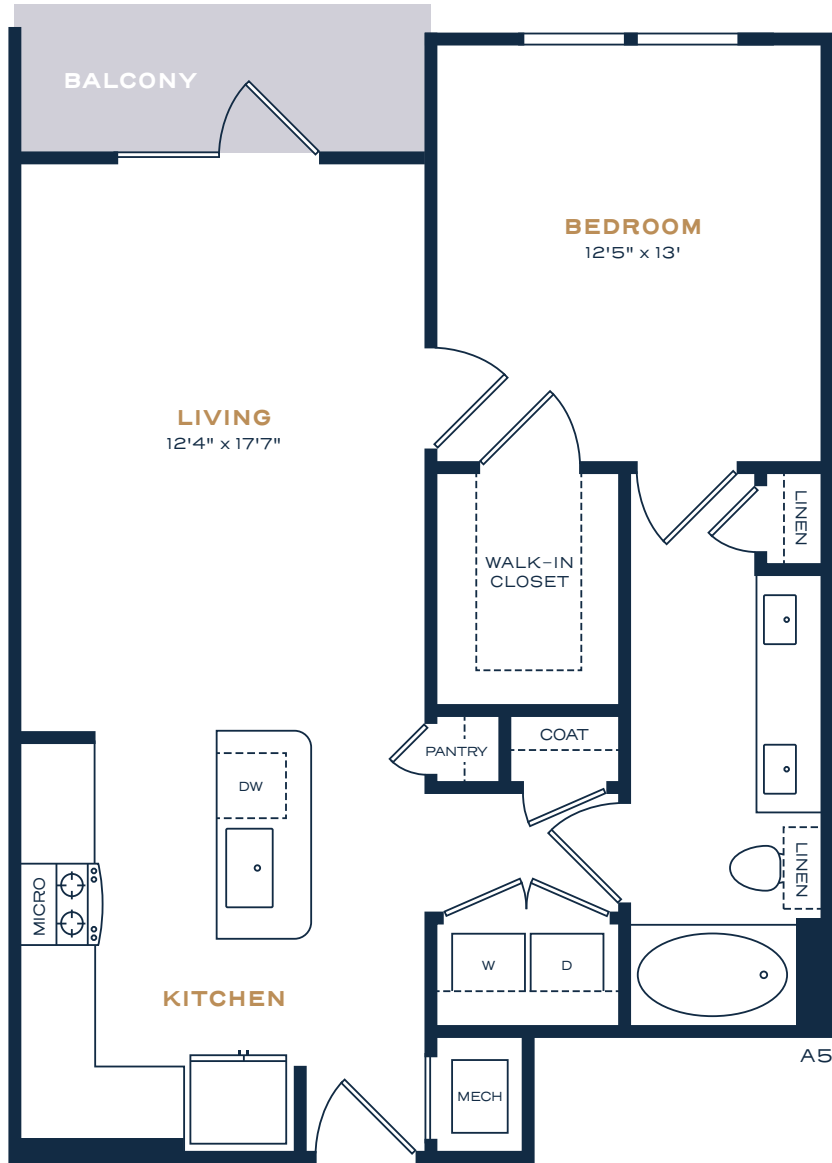

ALEXAN JUNCTION HEIGHTS

3003 Summer Street | Houston, TX 77007 | 832.240.1101 | ALEXANJUNCTIONHEIGHTS.COM

1 BED / 1 BATH

A5

777 SQ.FT.

TCR
TRAMMELL CROW
RESIDENTIAL

ALEXAN

NOT ALL HOMES HAVE A BALCONY OR PATIO AND SIZES MAY VARY. Interior layout may vary by home. Interior layout varies to accommodate accessible features. Floor plan is an artist's rendering and may not be to scale. Square footage is approximate and may vary by unit. Availability and pricing subject to change. See an office representative for details.